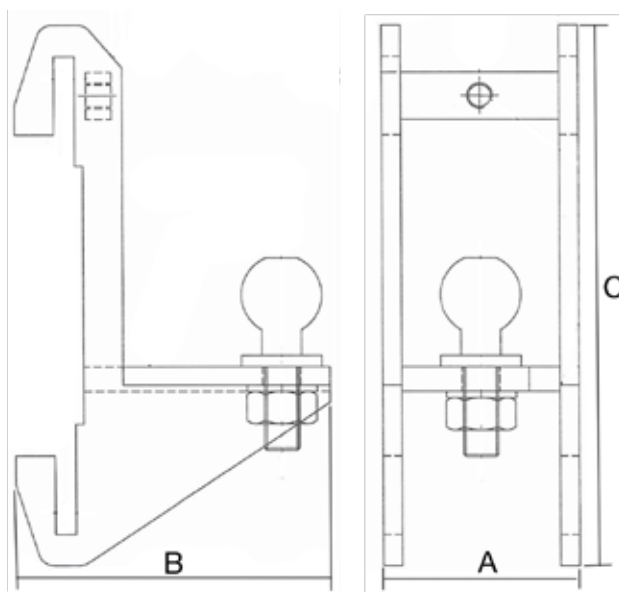

### Machine Suitability:

Mini Loaders and Small Skid Steers.

Specification:	Mini Tow Hitch
Weight:	39kgs
A Width (overall)	124mm
B Length (Overall)	200mm
C Length (Overall)	345mm
Tow Ball Diameter	50mm - 58mm
Lifting Capacity	250kgs